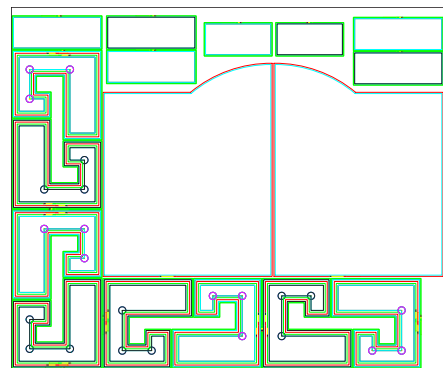

CABINET COMPONENTS

WALL CABINET

Wall Face

Wall Parts

Wall 3D

CABINET BASE

Base Section

Base Parts

Base 3D

CNC WOODWORKING

BRING YOUR CREATIVE VISION TO LIFE WITH OUR VERSATILE CNC CUSTOM OPTIONS.

CNC Grids

CNC Routed Doors

CNC Crafted Doors

CNC Diamond Routed Door

CNC Crafted Panel

CNC Diamond Routed Panel

CNC Nested Parts

CNC Table Legs

Cabinets & Doors Direct, Inc.

W: CABINETSDOORSDIRECT.COM T: (909) 629-3388 F: (909) 629-3399

PRICE QUOTE - GOOD FOR 30 DAYS

Please contact our Customer Service Representatives for a Free Quote on any regular or special items. Special items include: Special wood species, Corner Susan, Wainscot, Matching of door or designs, and any item different from our normal designs.